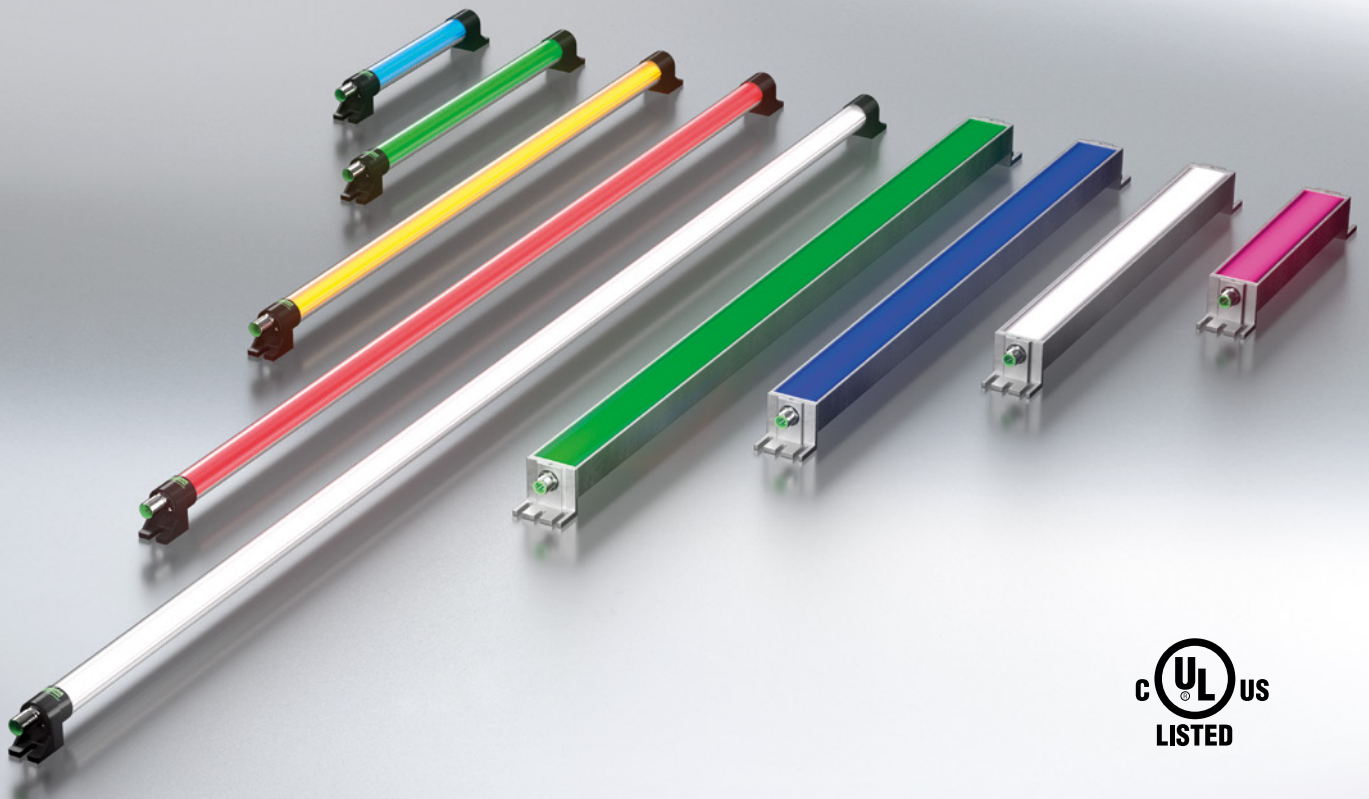

COMPACT

MODLIGHT® ILLUMIX

SLIM & CLASSIC LINE RGBW

Two Functions – Illumination and Status Display – One Device

The Modlight® Illumix RGBW LED machine lights are revolutionizing the way machines and work areas are illuminated and monitored, as they not only provide efficient lighting, but also serve as a versatile status indicator.

Until now, requirements for industrial lighting and status displays were considered separately. Machine lighting was chosen to ensure optimum lighting conditions, while status indicators were selected to communicate important information. Modlight® Illumix RGBW is the best of both worlds combining these two functions in a single device.

STATUS DISPLAY

**Red, Green, Blue, Orange,
Turquoise, Purple** – on/off

LIGHTING

White – on/off

BENEFITS

Flexibility:

- Task lighting and status display in one device
- Status display has priority
 - > White lighting is switched off
- Energy saving LEDs light the work area
- Status display in the employee's direct field of vision
- Status information fills the work area